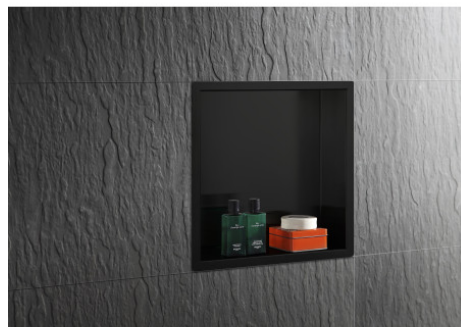

TECHNICAL SHEET

NICHE

Matte Black

001031

PRODUCT DESCRIPTION

Decorative and waterproof, Pellet aluminum niches provide additional storage space in your shower while adding an aesthetic touch.

Available in three sizes, they adapt perfectly to your needs.

By being integrated directly into the wall, they save space.

They are available in 3 colours and 3 sizes and can be installed horizontally or vertically.

TECHNICAL DATA

Product Type	Niche
Guarantee	5 years
Matter	Stainless steel
Gencod	3563390010310
Colour	Matte Black
Size	300 x 300 mm