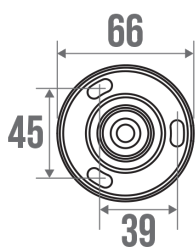

Product data sheet

Information

Designation	Single robe hook, 74 x 66 mm, White & Blue Epoxy-coated Steel, tube Ø 25 mm
Reference	013733

Description

Concealed fixings.
Synthetic resin flange and cover plate. Blue (RAL 5002) cover plate.
Steel tube Ø 25 mm.

Wall fixings not included.
Range coordinated with our white epoxy-coated aluminium grab bars.

Technical characteristics

Finish	Epoxy-coated
Color	White & Blue
Dimensions	74 x 66 mm
Diameter Ø	25 mm
Material	Steel
Gross weight	0.180 kg
Packaging	Printed plastic protection bag
Made in France	yes
Maintenance	yes

Guarantee	1 year
Gencod	3563390137338
Custom code	7324900010
Technical sheet	S00001461_IND_09
Spare parts	Ref. 013008, Flange (per piece). Ref. 049003, Blue cover plates (per pair).

Fixing and maintenance advices