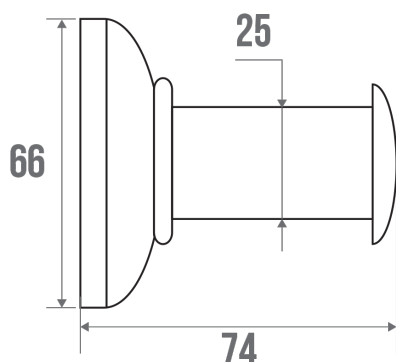

Product data sheet

Information

Designation	Single robe hook, 74 x 66 mm, White & Blue Epoxy-coated Steel, tube Ø 25 mm
Reference	013733

Description

Concealed fixings.
Synthetic resin flange and cover plate. Blue (RAL 5002) cover plate.
Steel tube Ø 25 mm.

Wall fixings not included.
Range coordinated with our white epoxy-coated aluminium grab bars.

Technical characteristics

Finish	Epoxy-coated
Color	White & Blue
Dimensions	74 x 66 mm
Diameter Ø	25 mm
Material	Steel
Gross weight	0.180 kg
Packaging	Printed plastic protection bag
Made in France	yes
Maintenance	yes

Guarantee	1 year
Gencod	3563390137338
Custom code	7324900010
Technical sheet	S00001461_IND_09
Spare parts	Ref. 013008, Flange (per piece). Ref. 049003, Blue cover plates (per pair).

Fixing and maintenance advices