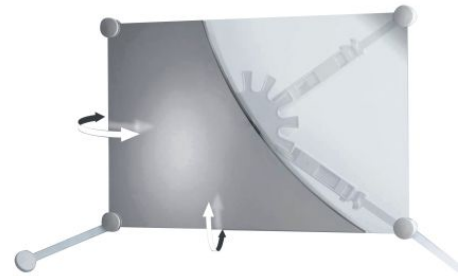

# MIRROR SUPPORT

White

047590

## PRODUCT DESCRIPTION

Made of polymer. Simultaneous orientation in all planes.  
Adjustable according to the dimensions of the mirror: square from 400 x 400 mm to 700 x 700 mm, rectangular with diagonal between 500 and 1000 mm, round from Ø 500 mm to 1000 mm.  
Mirror thickness between 4 and 6 mm. Delivered without mirror.