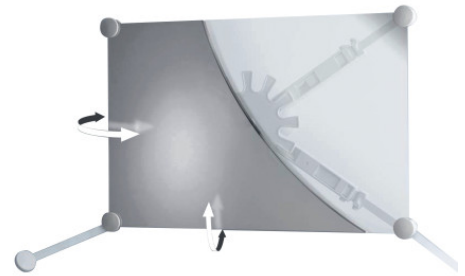

TECHNICAL SHEET

MIRROR SUPPORT

White

047590

PRODUCT DESCRIPTION

Made of polymer. Simultaneous orientation in all planes.
Adjustable according to the dimensions of the mirror: square from 400 x 400 mm to 700 x 700 mm, rectangular with diagonal between 500 and 1000 mm, round from Ø 500 mm to 1000 mm.
Mirror thickness between 4 and 6 mm. Delivered without mirror.

PRODUCT ADVANTAGES

MADE IN FRANCE

TECHNICAL DATA

Product Type	Mirror
Made in France	Yes
Eligible for my Adapt' bonus	Yes
Guarantee	10 years
Matter	Polymatter
Gencod	3563390475904
Colour	White