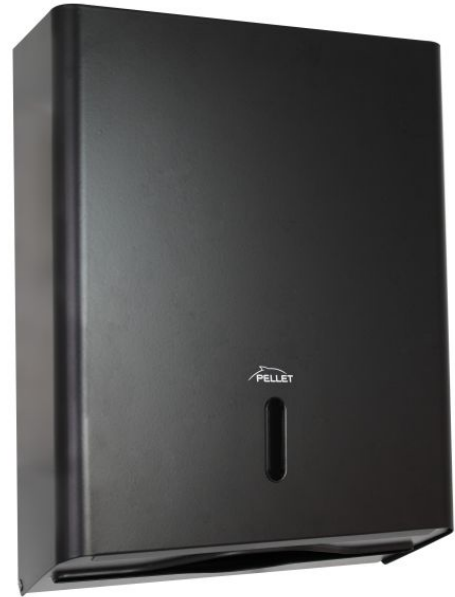

TECHNICAL SHEET

PAPER TOWEL DISPENSER

Matte Black

872094

PRODUCT DESCRIPTION

This steel paper towel dispenser is ideal for high-traffic environments like offices, shopping malls, public facilities.

Its robust and secure design ensures easy and hygienic paper dispensing while minimizing the risk of cross-contamination.

It has a lock. It has a capacity of 450 hand towels (Pellet reference associated 870073).

Available in 3 colours (glossy white, matt white and matt black), it will adapt to all needs.

This dispenser should not be installed in chlorinated and bleached environments.

PRODUCT ADVANTAGES

MADE IN FRANCE

TECHNICAL DATA

Product Type	Paper towel dispensers
Guarantee	1 year
Matter	Steel
Gencod	3563398720945
Weight	1.900 kg
Colour	Matte Black