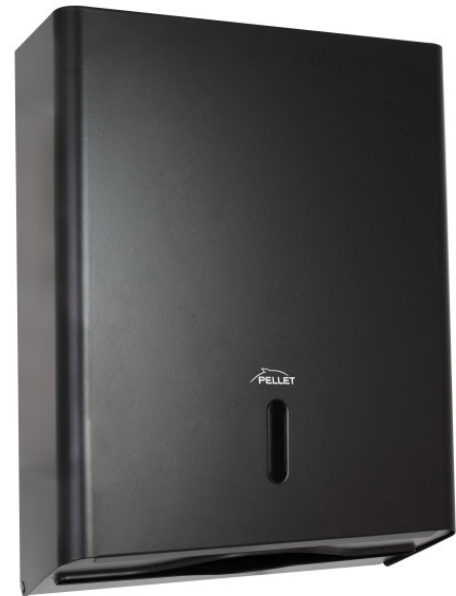

PAPER TOWEL DISPENSER

Matte Black

872094

PRODUCT DESCRIPTION

This steel paper towel dispenser is ideal for high-traffic environments like offices, shopping malls, public facilities.

Its robust and secure design ensures easy and hygienic paper dispensing while minimizing the risk of cross-contamination.

It has a lock. It has a capacity of 450 hand towels (Pellet reference associated 870073).

Available in 3 colours (glossy white, matt white and matt black), it will adapt to all needs.

This dispenser should not be installed in chlorinated and bleached environments.