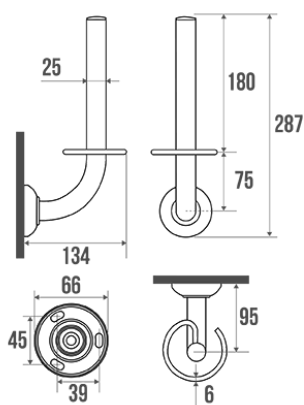

Product data sheet

Information

Designation	Toilet paper reserve, 134 x 287 mm, White Epoxy-coated Steel, tube Ø 25 mm
Reference	013910

Description

Concealed fixings.
Steel wire Ø 6 mm.
White synthetic resin flange and cover plate.
Steel tube Ø 25 mm.

Wall fixings not included.
Range coordinated with our white epoxy-coated aluminium grab bars.

Technical characteristics

Finish	Epoxy-coated
Color	White
Dimensions	134 x 287 mm
Diameter Ø	25 mm
Capacity	1 or 2 rolls
Material	Steel
Gross weight	0.240 kg
Packaging	Printed plastic protection bag
Made in France	yes
Maintenance	yes
Guarantee	1 year
Gencod	3563390139103
Custom code	7324900010
Technical sheet	S00001461_IND_10
Spare parts	Ref. 013008, Flange (per piece). Ref. 049000, White cover plates (per pair). Ref. 049005, White cover plate (per piece).