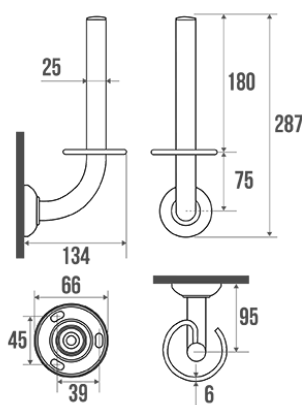

Product data sheet

Information

Designation	Toilet paper reserve, 134 x 287 mm, White & Red Epoxy-coated Steel, tube Ø 25 mm
Reference	013912

Description

Concealed fixings.
Steel wire Ø 6 mm.
Synthetic resin flange and cover plate. Red (RAL 3003) cover plate.
Steel tube Ø 25 mm.

Wall fixings not included.
Range coordinated with our white epoxy-coated aluminium grab bars.

Technical characteristics

Finish	Epoxy-coated
Color	White & Red
Dimensions	134 x 287 mm
Diameter Ø	25 mm
Capacity	1 or 2 rolls
Material	Steel
Gross weight	0.240 kg
Packaging	Printed plastic protection bag
Made in France	yes
Maintenance	yes
Guarantee	1 year
Gencod	3563390139127
Custom code	7324900010
Technical sheet	S00001461_IND_09
Spare parts	Ref. 013008, Flange (per piece). Ref. 049002, Red cover plates (per pair).