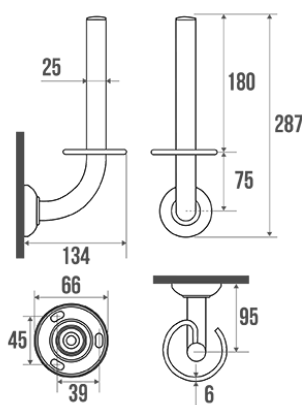

Product data sheet

Information

Designation	Toilet paper reserve, 134 x 287 mm, White & Blue Epoxy-coated Steel, tube Ø 25 mm
Reference	013913

Description

Concealed fixings.
Steel wire Ø 6 mm.
Synthetic resin flange and cover plate. Blue (RAL 5002) cover plate.
Steel tube Ø 25 mm.

Wall fixings not included.
Range coordinated with our white epoxy-coated aluminium grab bars.

Technical characteristics

Finish	Epoxy-coated
Color	White & Blue
Dimensions	134 x 287 mm
Diameter Ø	25 mm
Capacity	1 or 2 rolls
Material	Steel
Gross weight	0.240 kg
Packaging	Printed plastic protection bag
Made in France	yes
Maintenance	yes
Guarantee	1 year
Gencod	3563390139134
Custom code	7324900010
Technical sheet	S00001461_IND_09
Spare parts	Ref. 013008, Flange (per piece). Ref. 049003, Blue cover plates (per pair).