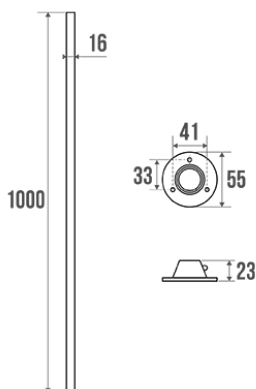

### Information

Designation	Straight curtain rail, 800 mm, White Epoxy-coated Steel, tube Ø 16 mm
Reference	004042

### Description

White epoxy-coated steel tube.  
Can be cut to size.  
2 sliding wall flanges made of white ABS.

Wall fixings not included.

### Technical characteristics

Finish	Epoxy-coated
Color	White
Dimensions	800 mm
Material	Steel
Gross weight	0.360 kg
Packaging	Plastic protection bag
Made in France	yes
Maintenance	yes
Guarantee	1 year
Gencod	3563390040423
Custom code	7324900010
Technical sheet	No technical sheet available
Spare parts	Ref. 004035, White ABS wall flange.