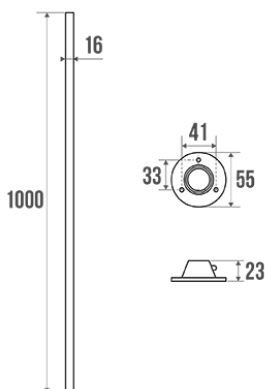

### Information

Designation	Straight curtain rail, 1000 mm, White Epoxy-coated Steel, tube Ø 16 mm
Reference	004043

### Description

White epoxy-coated steel tube.  
Can be cut to size.  
2 sliding wall flanges made of white ABS.

Wall fixings not included.

### Technical characteristics

Finish	Epoxy-coated
Color	White
Dimensions	1000 mm
Material	Steel
Gross weight	0.420 kg
Packaging	Plastic protection bag
Made in France	yes
Maintenance	yes
Guarantee	1 year
Gencod	3563390040430
Custom code	7324900010
Technical sheet	No technical sheet available
Spare parts	Ref. 004035, White ABS wall flange.