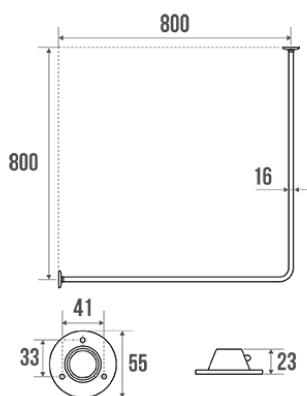

Product data sheet

Information

Designation	90° angled curtain rail, 800 x 800 mm, White Epoxy-coated Steel, tube Ø 16 mm
Reference	004142

Description

White epoxy-coated steel tube Ø 16 x 0,5 mm.
Can be cut to size.
2 sliding wall flanges made of white ABS.

Wall fixings not included.

Technical characteristics

Finish	Epoxy-coated
Color	White
Dimensions	800 x 800 mm
Material	Steel
Gross weight	0.850 kg
Packaging	Plastic protection bag
Made in France	yes
Maintenance	yes
Guarantee	1 year
Gencod	3563390041420
Custom code	7324900010
Technical sheet	No technical sheet available
Spare parts	Ref. 004035, White ABS wall flange.