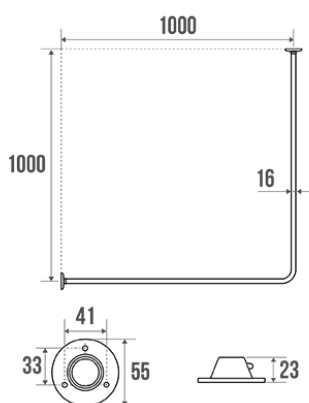

### Information

Designation	90° angled curtain rail, 1000 x 1000 mm, White Epoxy-coated Steel, tube Ø 16 mm
Reference	004143

### Description

White epoxy-coated steel tube Ø 16 x 0,5 mm.  
Can be cut to size.  
2 sliding wall flanges made of white ABS.

Wall fixings not included.

### Technical characteristics

Finish	Epoxy-coated
Color	White
Dimensions	1000 x 1000 mm
Material	Steel
Gross weight	0.960 kg
Packaging	Plastic protection bag
Made in France	yes
Maintenance	yes
Guarantee	1 year
Gencod	3563390041437
Custom code	7324900010
Technical sheet	No technical sheet available
Spare parts	Ref. 004035, White ABS wall flange.