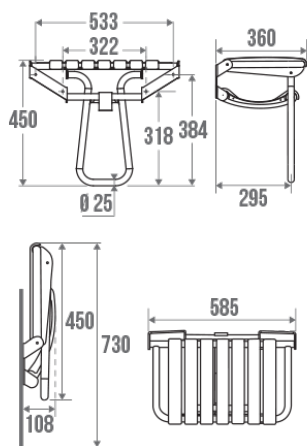

Product data sheet

Information

Designation	Taupe and chrome grey foldaway shower seat - Large size, height: 450 mm
Reference	047624

Product advantages

- + **Maximum safety: with automatic stand.**
- + **Compact in raised position.**
- + **Easy fixing**
- + **Corrosion resistant warranty.**

Description

Large size.
7 taupe (Pantone 7591U) polypropylene slats.
Grey epoxy-coated aluminium tube.
Enables users to sit down safely and comfortably while showering.

Specific height 450 mm, for private use only.
Public facilities standard : 500 mm.

Technical characteristics

Finish	Epoxy-coated
Color	Chrome Grey & Taupe
Dimensions	360 x 580 x 450 mm
Diameter Ø	25 mm
Material	Aluminium & Polypropylene
Gross weight	3.520 kg
Packaging	Cardboard box
Maximum Weight Capacity	150 kg