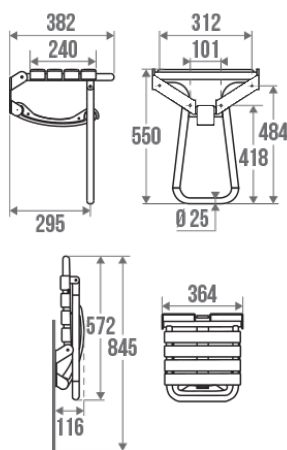

Product data sheet

Information

Designation Taupe and chrome grey foldaway shower seat, height: 550 mm
Reference 047627

Product advantages

- + **Maximum safety: with automatic stand.**
- + **Compact in raised position.**
- + **Easy fixing**
- + **Corrosion resistant warranty.**

Description

Standard size.
4 taupe (Pantone 7591U) polypropylene slats.
Grey epoxy-coated aluminium tube.
Enables users to sit down safely and comfortably while showering.

Specific height 550 mm, for private use only.
Public facilities standard : 500 mm.

Technical characteristics

Finish	Epoxy-coated
Color	Chrome Grey & Taupe
Dimensions	380 x 355 x 550 mm
Diameter Ø	25 mm
Material	Aluminium & Polypropylene
Gross weight	3.000 kg
Packaging	Cardboard box
Maximum Weight Capacity	150 kg