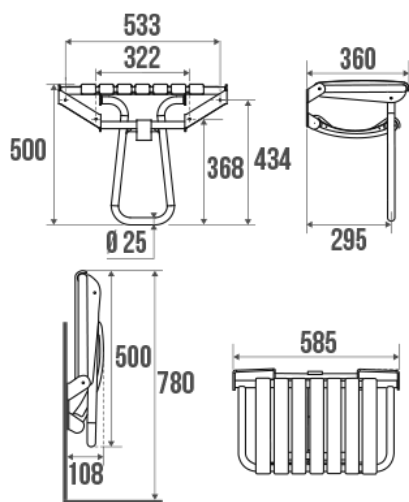

### Information

Designation	White foldaway shower seat - Large size
Reference	047632

### Description

Large size.  
7 white polypropylene slats.  
White epoxy-coated aluminium tube.  
Enables users to sit down safely and comfortably while showering.

Standard height 500 mm.

### Technical characteristics

Finish	Epoxy-coated
Color	White
Dimensions	360 x 580 x 500 mm
Diameter Ø	25 mm
Material	Aluminium & Polypropylene
Gross weight	3.600 kg
Packaging	Four-color process cardboard

CE Marking : safe load	300 kg
Laboratory tests	450 kg
Made in France	yes
Maintenance	yes
Guarantee	10 years
Net weight	3.000 kg
Gencod	3563390476321
Custom code	7615200000
Technical sheet	<a href="#">A13600811_IND_18</a>
Spare parts	Ref. 047636: pads for shower seat. Ref. 047638: White seat slat. Ref. 047639: Support slat.