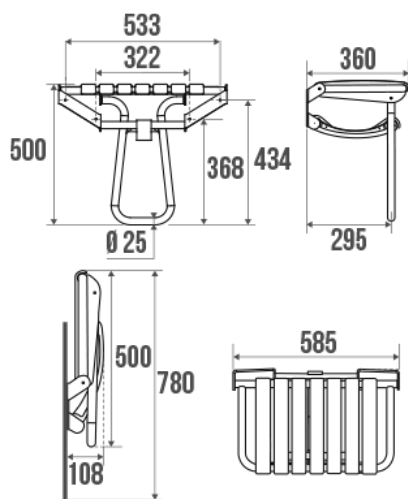

Product data sheet

Information

| | |
|-------------|--|
| Designation | White and chrome grey foldaway shower seat - Large size. |
| Reference | 047633 |

Product advantages

- + **Maximum safety: with automatic stand.**
- + **Compact in raised position.**
- + **Easy fixing**
- + **Corrosion resistant warranty.**

Description

Large size.
7 white polypropylene slats.
Grey epoxy-coated aluminium tube.
Enables users to sit down safely and comfortably while showering.

Standard height 500 mm.

Technical characteristics

| | |
|--------------|---------------------------|
| Finish | Epoxy-coated |
| Color | Chrome Grey & White |
| Dimensions | 360 x 580 x 500 mm |
| Diameter Ø | 25 mm |
| Material | Aluminium & Polypropylene |
| Gross weight | 3.600 kg |
| Packaging | Cardboard box + label |

| | |
|------------------------|---|
| CE Marking : safe load | 150 kg |
| Laboratory tests | 225 kg |
| Made in France | yes |
| Maintenance | yes |
| Guarantee | 10 years |
| Net weight | 3.000 kg |
| Gencod | 3563390476338 |
| Custom code | 7615200000 |
| Technical sheet | A13600811_IND_18 |
| Spare parts | Ref. 047636: pads for shower seat. Ref. 047638: White seat slat. Ref. 047639: Support slat. |