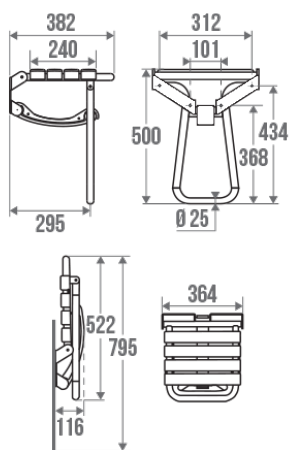

Description

Standard size.
4 Cool Gray (Pantone 7U) polypropylene slats.
Grey epoxy-coated aluminium tube.
Enables users to sit down safely and comfortably while showering.

Standard height 500 mm.

Technical characteristics

Finish	Epoxy-coated
Color	Chrome Grey & Grey
Dimensions	380 x 355 x 500 mm
Diameter Ø	25 mm
Material	Aluminium & Polypropylene
Gross weight	2.600 kg
Packaging	Cardboard box + Label
CE Marking : safe load	150 kg

Laboratory tests	225 kg
Made in France	yes
Maintenance	yes
Guarantee	10 years
Net weight	2.174 kg
Gencod	3563390476420
Custom code	7615200000
Technical sheet	A13470022_IND_21
Spare parts	Ref. 047648, Grey (Pantone Cool Gray 7U) seat slat. Ref. 047644, Foot cap for shower seat.