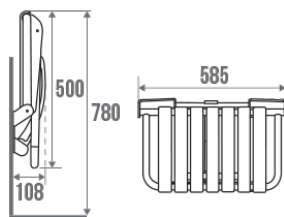

Product data sheet

Information

Designation Grey and chrome grey foldaway shower seat - Large size
Reference 047643

Product advantages

- + Maximum safety: with automatic stand.
- + Compact in raised position.
- + Easy fixing
- + Corrosion resistant warranty.

Description

Large size.
7 Cool Gray (Pantone 7U) polypropylene slats.
Grey epoxy-coated aluminium tube.
Enables users to sit down safely and comfortably while showering.

Standard height 500 mm.

Technical characteristics

Finish	Epoxy-coated
Color	Chrome Grey & Grey
Dimensions	360 x 580 x 500 mm
Diameter Ø	25 mm
Material	Aluminium & Polypropylene
Gross weight	3.600 kg
Packaging	Cardboard box + Label
CE Marking : safe load	150 kg

Laboratory tests	225 kg
Made in France	yes
Maintenance	yes
Guarantee	10 years
Net weight	3.000 kg
Gencod	3563390476437
Custom code	7615200000
Technical sheet	A13600811_IND_18
Spare parts	Ref. 047648, Grey (Pantone Cool Gray 7U) seat slat. Ref. 047644, Foot cap for shower seat.