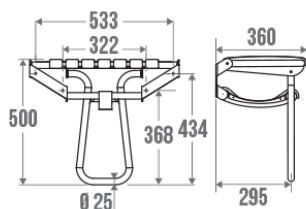

Product data sheet

Information

Designation Grey and chrome grey foldaway shower seat - Large size
Reference 047643

Product advantages

- + Maximum safety: with automatic stand.
- + Compact in raised position.
- + Easy fixing
- + Corrosion resistant warranty.

Description

Large size.
7 Cool Gray (Pantone 7U) polypropylene slats.
Grey epoxy-coated aluminium tube.
Enables users to sit down safely and comfortably while showering.

Standard height 500 mm.

Technical characteristics

Finish	Epoxy-coated
Color	Chrome Grey & Grey
Dimensions	360 x 580 x 500 mm
Diameter Ø	25 mm
Material	Aluminium & Polypropylene
Gross weight	3.600 kg
Packaging	Cardboard box + Label
CE Marking : safe load	150 kg

Laboratory tests	225 kg
Made in France	yes
Maintenance	yes
Guarantee	10 years
Net weight	3.000 kg
Gencod	3563390476437
Custom code	7615200000
Technical sheet	A13600811_IND_18
Spare parts	Ref. 047648, Grey (Pantone Cool Gray 7U) seat slat. Ref. 047644, Foot cap for shower seat.