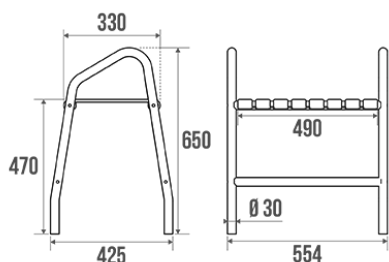

Product data sheet

Information

Designation	Shower stool with 2 handles, 425 x 554 x 650 mm, Taupe epoxy-coated seat and grey epoxy-coated base, tube Ø 30 mm
Reference	047679

Product advantages

- + Non-slip coating.

Description

Taupe (Pantone 7591U) polypropylene seat.
Grey epoxy-coated aluminium tube.
4 non-slip plastic foot caps.
Enables users to sit down safely and comfortably while showering.

Delivered unassembled.

Technical characteristics

Finish	Epoxy-coated
Color	Chrome Grey & Taupe
Dimensions	425 x 554 x 650 mm
Diameter Ø	30 mm
Material	Aluminium & Polypropylene
Gross weight	4.200 kg
Packaging	Cardboard box + label
Maximum Weight Capacity	140
Laboratory tests	200 kg
Made in France	yes
Maintenance	yes
Guarantee	10 years
Gencod	3563390476796
Custom code	7615200000