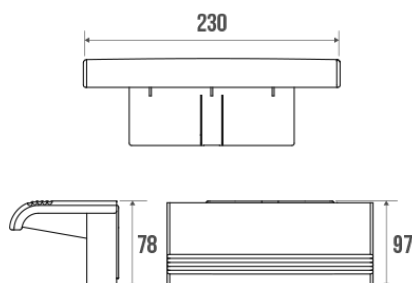

Product data sheet

Information

Designation ARSIS shower shelf, White
Reference 047735

Product advantages

- + Can be unclipped to enable the mounting of the ARSIS shower seat.
- + Ideal to take care of his feet or legs in the shower: no risk of slipping !
- + Multifunctional: also used to put hygiene products.
- + Upgradeable product !

Description

White polymer shelf.
Clip-on model: Can be fitted instead of the ARSIS shower seat.

Standard height: 500 mm.
Wall fixings included.
Concealed fixings.
Design coordinated with the ARSIS shower bars.
Perfectly suitable for use in the hospitality industry.

Technical characteristics

Color	White
Dimensions	97 x 230 x 78 mm
Material	Polymer
Gross weight	0.340 kg
Packaging	Cardboard box + label
Made in France	yes
Maintenance	yes
Guarantee	10 years
Gencod	3563390477359
Custom code	3922900000
Technical sheet	S04773500_IND_08