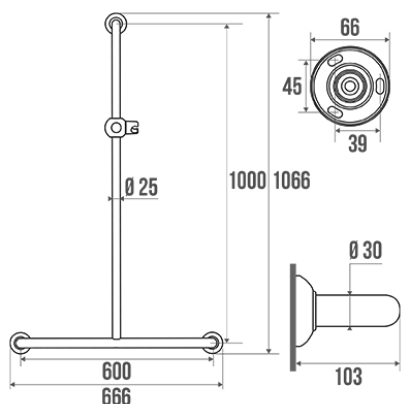

Product data sheet

Information

Designation	T-shaped shower bar, 600 x 1000 mm, White & Blue Epoxy-coated Aluminium, tube Ø 30 mm
Reference	049343

Product advantages

- **Support and lifting aid.**
- **With sliding shower holder.**
- **Invisible fastenings.**
- **Anti-corrosion warranty.**

Description

Supplied with universal clip-on shower rail slider bracket in white ABS.
White epoxy-coated aluminium tube.
Blue (RAL 5002) resin cover plates.

Design coordinated with the TRIOLO range accessories and with the COMFORT and SAFETY items.

Technical characteristics

Finish	Epoxy-coated
Color	White & Blue
Dimensions	600 x 1000 mm
Diameter Ø	30 mm
Material	Aluminum
Gross weight	1.340 kg
Packaging	Plastic protection bag + Hanger for display
Maximum Weight Capacity	150 kg
CE Marking : safe load	150 kg
Laboratory tests	200 kg
Made in France	yes

Maintenance	yes
Guarantee	10 years
Gencod	3563390493434
Custom code	7615200000
Technical sheet	A49130137_IND_07

Fixing and maintenance advices

Recommended height for the horizontal part : 800 mm from the ground. Grab bars provide support and added safety if properly fitted in accordance with our technical instructions. Careful consideration and selection of the appropriate wall fixings according to the wall-mounted support is required to ensure the long life of your accessory. The use of stainless steel screws (\varnothing 4 mm) is highly recommended to prevent corrosion in damp environment. Before drilling, physically hold the product against the wall at desired position and mark the hole locations. All the fixing points must be respected. After installation and before use, make sure that all fixing screws are tightened securely. DO NOT use the grab bar as a step. DO NOT sit on or hang from the grab bar.