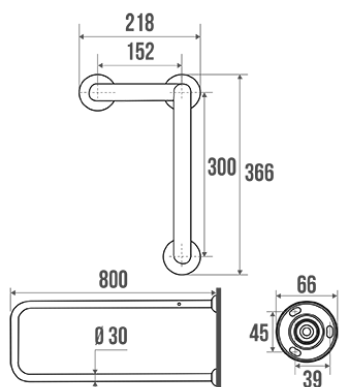

Product data sheet

Information

Designation	U-shaped bar, 825 x 300 mm, White Epoxy-coated Aluminium , tube Ø 30 mm
Reference	049370

Description

Delivered unassembled.
Allows either right or left-handed configuration.
White epoxy-coated aluminium tube.
White resin cover plates.

Possibility to fix the toilet roll holder ref. 048820 to this bar.
Design coordinated with the TRIOLO range accessories and with the COMFORT and SAFETY items.

Technical characteristics

Finish	Epoxy-coated
Color	White
Diameter Ø	30 mm
Material	Aluminum
Gross weight	1.420 kg
Packaging	Plastic protection bag
Maximum Weight Capacity	100
Laboratory tests	120 kg
Made in France	yes
Maintenance	yes
Guarantee	10 years
Gencod	3563390493700
Custom code	7615200000
Technical sheet	No technical sheet available

Fixing and maintenance advices

Recommended height for the horizontal part : 800 mm from the ground. Grab bars provide support and added safety if properly fitted in accordance with our technical instructions. Careful consideration and selection of the appropriate wall fixings according to the wall-mounted support is required to ensure the long life of your accessory. The use of stainless steel screws (\varnothing 4 mm) is highly recommended to prevent corrosion in damp environment. Before drilling, physically hold the product against the wall at desired position and mark the hole locations. All the fixing points must be respected. After installation and before use, make sure that all fixing screws are tightened securely. **DO NOT** use the grab bar as a step. **DO NOT** sit on or hang from the grab bar.