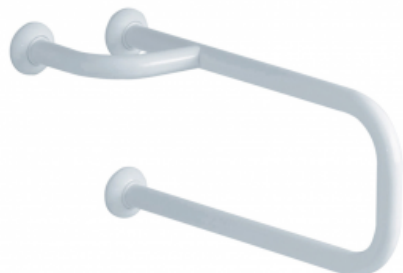

Product data sheet

Information

Designation	U-shaped bar, 825 x 300 mm, White Epoxy-coated Aluminium , tube Ø 30 mm
Reference	049370

Description

Delivered unassembled.
Allows either right or left-handed configuration.
White epoxy-coated aluminium tube.
White resin cover plates.

Possibility to fix the toilet roll holder ref. 048820 to this bar.
Design coordinated with the TRIOLO range accessories and with the COMFORT and SAFETY items.

Technical characteristics

Finish	Epoxy-coated
Color	White
Diameter Ø	30 mm
Material	Aluminum
Gross weight	1.420 kg
Packaging	Plastic protection bag
Maximum Weight Capacity	100
Laboratory tests	120 kg
Made in France	yes
Maintenance	yes
Guarantee	10 years
Gencod	3563390493700
Custom code	7615200000
Technical sheet	No technical sheet available

Fixing and maintenance advices

Recommended height for the horizontal part : 800 mm from the ground. Grab bars provide support and added safety if properly fitted in accordance with our technical instructions. Careful consideration and selection of the appropriate wall fixings according to the wall-mounted support is required to ensure the long life of your accessory. The use of stainless steel screws (\varnothing 4 mm) is highly recommended to prevent corrosion in damp environment. Before drilling, physically hold the product against the wall at desired position and mark the hole locations. All the fixing points must be respected. After installation and before use, make sure that all fixing screws are tightened securely. **DO NOT** use the grab bar as a step. **DO NOT** sit on or hang from the grab bar.