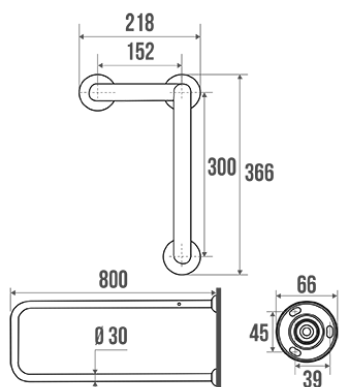

Product data sheet

Information

Designation	U-shaped bar, 825 x 300 mm, White & Red Epoxy-coated Aluminium , tube Ø 30 mm
Reference	049372

Description

Delivered unassembled.
Allows either right or left-handed configuration.
White epoxy-coated aluminium tube.
Red (RAL 3003) resin cover plates.

Possibility to fix the toilet roll holder ref. 048820 to this bar.
Design coordinated with the TRIOLO range accessories and with the COMFORT and SAFETY items.

Technical characteristics

Finish	Epoxy-coated
Color	White & Red
Diameter Ø	30 mm
Material	Aluminum
Gross weight	1.420 kg
Packaging	Plastic protection bag + Hanger for display
Maximum Weight Capacity	100
Laboratory tests	120 kg
Made in France	yes
Maintenance	yes
Guarantee	10 years
Gencod	3563390493724
Custom code	7615200000
Technical sheet	No technical sheet available

Fixing and maintenance advices

Recommended height for the horizontal part : 800 mm from the ground. Grab bars provide support and added safety if properly fitted in accordance with our technical instructions. Careful consideration and selection of the appropriate wall fixings according to the wall-mounted support is required to ensure the long life of your accessory. The use of stainless steel screws (\varnothing 4 mm) is highly recommended to prevent corrosion in damp environment. Before drilling, physically hold the product against the wall at desired position and mark the hole locations. All the fixing points must be respected. After installation and before use, make sure that all fixing screws are tightened securely. **DO NOT** use the grab bar as a step. **DO NOT** sit on or hang from the grab bar.