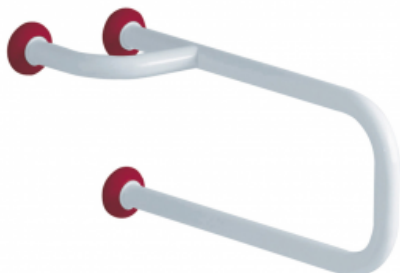

Product data sheet

Information

Designation	U-shaped bar, 825 x 300 mm, White & Red Epoxy-coated Aluminium , tube Ø 30 mm
Reference	049372

Description

Delivered unassembled.
Allows either right or left-handed configuration.
White epoxy-coated aluminium tube.
Red (RAL 3003) resin cover plates.

Possibility to fix the toilet roll holder ref. 048820 to this bar.
Design coordinated with the TRIOLO range accessories and with the COMFORT and SAFETY items.

Technical characteristics

Finish	Epoxy-coated
Color	White & Red
Diameter Ø	30 mm
Material	Aluminum
Gross weight	1.420 kg
Packaging	Plastic protection bag + Hanger for display
Maximum Weight Capacity	100
Laboratory tests	120 kg
Made in France	yes
Maintenance	yes
Guarantee	10 years
Gencod	3563390493724
Custom code	7615200000
Technical sheet	No technical sheet available

Fixing and maintenance advices

Recommended height for the horizontal part : 800 mm from the ground. Grab bars provide support and added safety if properly fitted in accordance with our technical instructions. Careful consideration and selection of the appropriate wall fixings according to the wall-mounted support is required to ensure the long life of your accessory. The use of stainless steel screws (\varnothing 4 mm) is highly recommended to prevent corrosion in damp environment. Before drilling, physically hold the product against the wall at desired position and mark the hole locations. All the fixing points must be respected. After installation and before use, make sure that all fixing screws are tightened securely. **DO NOT** use the grab bar as a step. **DO NOT** sit on or hang from the grab bar.