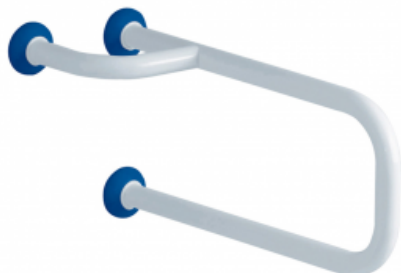

Product data sheet

Information

Designation	U-shaped bar, 825 x 300 mm, White & Blue Epoxy-coated Aluminium, tube Ø 30 mm
Reference	049373

Description

Delivered unassembled.
Allows either right or left-handed configuration.
White epoxy-coated aluminium tube.
Blue (RAL 5002) resin cover plates.

Possibility to fix the toilet roll holder ref. 048820 to this bar.
Design coordinated with the TRIOLO range accessories and with the COMFORT and SAFETY items.

Technical characteristics

Finish	Epoxy-coated
Color	White & Blue
Diameter Ø	30 mm
Material	Aluminum
Gross weight	1.420 kg
Packaging	Plastic protection bag + Hanger for display
Maximum Weight Capacity	100
Laboratory tests	120 kg
Made in France	yes
Maintenance	yes
Guarantee	10 years
Gencod	3563390493731
Custom code	7615200000
Technical sheet	No technical sheet available

Fixing and maintenance advices

Recommended height for the horizontal part : 800 mm from the ground. Grab bars provide support and added safety if properly fitted in accordance with our technical instructions. Careful consideration and selection of the appropriate wall fixings according to the wall-mounted support is required to ensure the long life of your accessory. The use of stainless steel screws (\varnothing 4 mm) is highly recommended to prevent corrosion in damp environment. Before drilling, physically hold the product against the wall at desired position and mark the hole locations. All the fixing points must be respected. After installation and before use, make sure that all fixing screws are tightened securely. **DO NOT** use the grab bar as a step. **DO NOT** sit on or hang from the grab bar.