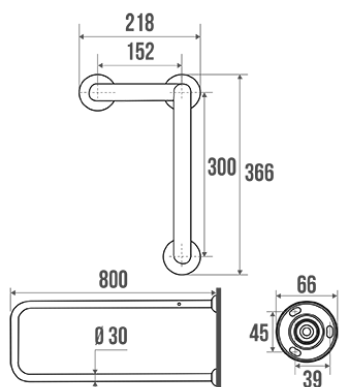

Product data sheet

Information

Designation	U-shaped bar, 825 x 300 mm, White & Blue Epoxy-coated Aluminium, tube Ø 30 mm
Reference	049373

Description

Delivered unassembled.
Allows either right or left-handed configuration.
White epoxy-coated aluminium tube.
Blue (RAL 5002) resin cover plates.

Possibility to fix the toilet roll holder ref. 048820 to this bar.
Design coordinated with the TRIOLO range accessories and with the COMFORT and SAFETY items.

Technical characteristics

Finish	Epoxy-coated
Color	White & Blue
Diameter Ø	30 mm
Material	Aluminum
Gross weight	1.420 kg
Packaging	Plastic protection bag + Hanger for display
Maximum Weight Capacity	100
Laboratory tests	120 kg
Made in France	yes
Maintenance	yes
Guarantee	10 years
Gencod	3563390493731
Custom code	7615200000
Technical sheet	No technical sheet available

Fixing and maintenance advices

Recommended height for the horizontal part : 800 mm from the ground. Grab bars provide support and added safety if properly fitted in accordance with our technical instructions. Careful consideration and selection of the appropriate wall fixings according to the wall-mounted support is required to ensure the long life of your accessory. The use of stainless steel screws (\varnothing 4 mm) is highly recommended to prevent corrosion in damp environment. Before drilling, physically hold the product against the wall at desired position and mark the hole locations. All the fixing points must be respected. After installation and before use, make sure that all fixing screws are tightened securely. **DO NOT** use the grab bar as a step. **DO NOT** sit on or hang from the grab bar.