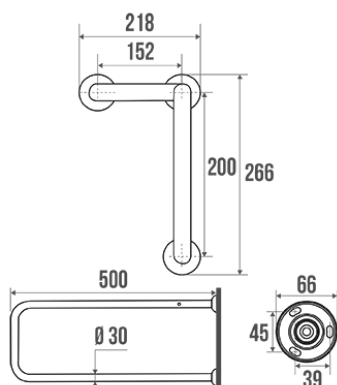

Product data sheet

Information

Designation	U-shaped bar, 525 x 200 mm, White Epoxy-coated Aluminium , tube Ø 30 mm
Reference	049380

Description

Delivered unassembled.
Allows either right or left-handed configuration.
White epoxy-coated aluminium tube.
White resin cover plates.

Possibility to fix the toilet roll holder ref. 048820 to this bar.
Design coordinated with the TRIOLO range accessories and with the COMFORT and SAFETY items.

Technical characteristics

Finish	Epoxy-coated
Color	White
Diameter Ø	30 mm
Material	Aluminum
Gross weight	1.010 kg
Packaging	Plastic protection bag
Maximum Weight Capacity	140
Laboratory tests	180 kg
Made in France	yes
Maintenance	yes
Guarantee	10 years
Gencod	3563390493809
Custom code	7615200000
Technical sheet	No technical sheet available

Fixing and maintenance advices

Recommended height for the horizontal part : 800 mm from the ground. Grab bars provide support and added safety if properly fitted in accordance with our technical instructions. Careful consideration and selection of the appropriate wall fixings according to the wall-mounted support is required to ensure the long life of your accessory. The use of stainless steel screws (\varnothing 4 mm) is highly recommended to prevent corrosion in damp environment. Before drilling, physically hold the product against the wall at desired position and mark the hole locations. All the fixing points must be respected. After installation and before use, make sure that all fixing screws are tightened securely. **DO NOT** use the grab bar as a step. **DO NOT** sit on or hang from the grab bar.