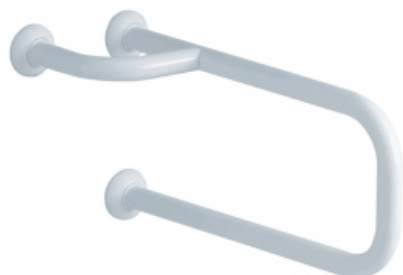

Product data sheet

Information

Designation	U-shaped bar, 525 x 200 mm, White Epoxy-coated Aluminium , tube Ø 30 mm
Reference	049380

Description

Delivered unassembled.
Allows either right or left-handed configuration.
White epoxy-coated aluminium tube.
White resin cover plates.

Possibility to fix the toilet roll holder ref. 048820 to this bar.
Design coordinated with the TRIOLO range accessories and with the COMFORT and SAFETY items.

Technical characteristics

Finish	Epoxy-coated
Color	White
Diameter Ø	30 mm
Material	Aluminum
Gross weight	1.010 kg
Packaging	Plastic protection bag
Maximum Weight Capacity	140
Laboratory tests	180 kg
Made in France	yes
Maintenance	yes
Guarantee	10 years
Gencod	3563390493809
Custom code	7615200000
Technical sheet	No technical sheet available

Fixing and maintenance advices

Recommended height for the horizontal part : 800 mm from the ground. Grab bars provide support and added safety if properly fitted in accordance with our technical instructions. Careful consideration and selection of the appropriate wall fixings according to the wall-mounted support is required to ensure the long life of your accessory. The use of stainless steel screws (\varnothing 4 mm) is highly recommended to prevent corrosion in damp environment. Before drilling, physically hold the product against the wall at desired position and mark the hole locations. All the fixing points must be respected. After installation and before use, make sure that all fixing screws are tightened securely. **DO NOT** use the grab bar as a step. **DO NOT** sit on or hang from the grab bar.