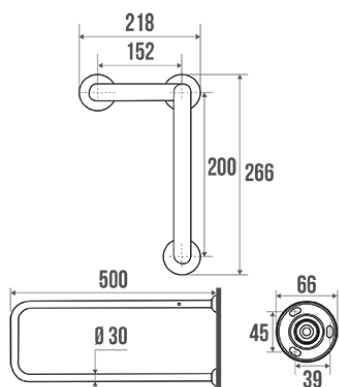

Product data sheet

Information

Designation	U-shaped bar, 525 x 200 mm, White & Red Epoxy-coated Aluminium , tube Ø 30 mm
Reference	049382

Description

Delivered unassembled.
Allows either right or left-handed configuration.
White epoxy-coated aluminium tube.
Red (RAL 3003) resin cover plates.

Possibility to fix the toilet roll holder ref. 048820 to this bar.
Design coordinated with the TRIOLO range accessories and with the COMFORT and SAFETY items.

Technical characteristics

Finish	Epoxy-coated
Color	White & Red
Diameter Ø	30 mm
Material	Aluminum
Gross weight	1.010 kg
Packaging	Plastic protection bag + Hanger for display
Maximum Weight Capacity	140
Laboratory tests	180 kg
Made in France	yes
Maintenance	yes
Guarantee	10 years
Gencod	3563390493823
Custom code	7615200000
Technical sheet	No technical sheet available

Fixing and maintenance advices

Recommended height for the horizontal part : 800 mm from the ground. Grab bars provide support and added safety if properly fitted in accordance with our technical instructions. Careful consideration and selection of the appropriate wall fixings according to the wall-mounted support is required to ensure the long life of your accessory. The use of stainless steel screws (\varnothing 4 mm) is highly recommended to prevent corrosion in damp environment. Before drilling, physically hold the product against the wall at desired position and mark the hole locations. All the fixing points must be respected. After installation and before use, make sure that all fixing screws are tightened securely. **DO NOT** use the grab bar as a step. **DO NOT** sit on or hang from the grab bar.