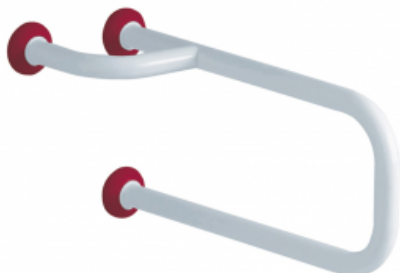

Product data sheet

Information

Designation	U-shaped bar, 525 x 200 mm, White & Red Epoxy-coated Aluminium , tube Ø 30 mm
Reference	049382

Description

Delivered unassembled.
Allows either right or left-handed configuration.
White epoxy-coated aluminium tube.
Red (RAL 3003) resin cover plates.

Possibility to fix the toilet roll holder ref. 048820 to this bar.
Design coordinated with the TRIOLO range accessories and with the COMFORT and SAFETY items.

Technical characteristics

Finish	Epoxy-coated
Color	White & Red
Diameter Ø	30 mm
Material	Aluminum
Gross weight	1.010 kg
Packaging	Plastic protection bag + Hanger for display
Maximum Weight Capacity	140
Laboratory tests	180 kg
Made in France	yes
Maintenance	yes
Guarantee	10 years
Gencod	3563390493823
Custom code	7615200000
Technical sheet	No technical sheet available

Fixing and maintenance advices

Recommended height for the horizontal part : 800 mm from the ground. Grab bars provide support and added safety if properly fitted in accordance with our technical instructions. Careful consideration and selection of the appropriate wall fixings according to the wall-mounted support is required to ensure the long life of your accessory. The use of stainless steel screws (\varnothing 4 mm) is highly recommended to prevent corrosion in damp environment. Before drilling, physically hold the product against the wall at desired position and mark the hole locations. All the fixing points must be respected. After installation and before use, make sure that all fixing screws are tightened securely. **DO NOT** use the grab bar as a step. **DO NOT** sit on or hang from the grab bar.