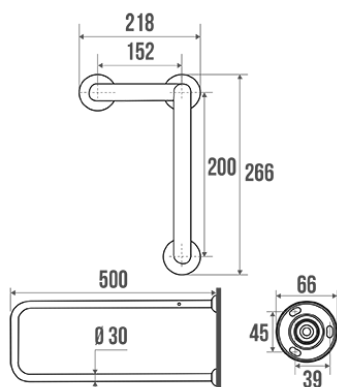

### Information

Designation	U-shaped bar, 525 x 200 mm, White & Blue Epoxy-coated Aluminium, tube Ø 30 mm
Reference	049383

### Description

Delivered unassembled.  
Allows either right or left-handed configuration.  
White epoxy-coated aluminium tube.  
Blue (RAL 5002) resin cover plates.

Possibility to fix the toilet roll holder ref. 048820 to this bar.  
Design coordinated with the TRIOLO range accessories and with the COMFORT and SAFETY items.

### Technical characteristics

Finish	Epoxy-coated
Color	White & Blue
Diameter Ø	30 mm
Material	Aluminum
Gross weight	1.010 kg
Packaging	Plastic protection bag + Hanger for display
Maximum Weight Capacity	140
Laboratory tests	180 kg
Made in France	yes
Maintenance	yes
Guarantee	10 years
Gencod	3563390493830
Custom code	7615200000
Technical sheet	No technical sheet available