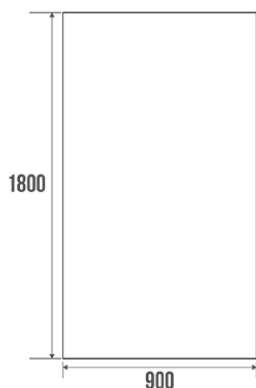

### Information

Designation Shower curtains, 1800 x 900 mm, White Water-repellent Polyester  
Reference 806090

### Description

Curtain rail length 1800 mm, width 900 mm.  
White brass eyelets.  
White water-repellent polyester fabric, weighted bottom hem.  
Supplied with 6 white plastic curtain rings.

Perfectly suited for use in Institutions.

### Technical characteristics

Finish	Water-repellent
Color	White
Dimensions	1800 x 900 mm
Material	Polyester
Gross weight	0.160 kg
Packaging	Plastic protection bag
Made in France	yes
Maintenance	yes
Guarantee	1 year
Gencod	3563398060904
Custom code	3922900000
Technical sheet	No technical sheet available
Spare parts	Ref. 804022: White reinforced plastic rings. Pack of 12 pieces.