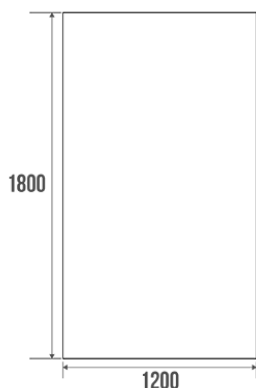

Product data sheet

Information

Designation	Shower curtains, 1800 x 1200 mm, White Water-repellent Polyester
Reference	806120

Description

Curtain rail length 1800 mm, width 1200 mm.
White brass eyelets.
White water-repellent polyester fabric, weighted bottom hem.
Supplied with 8 white plastic curtain rings.

Perfectly suited for use in Institutions.

Technical characteristics

Finish	Water-repellent
Color	White
Dimensions	1800 x 1200 mm
Material	Polyester
Gross weight	0.220 kg
Packaging	Plastic protection bag
Made in France	yes
Maintenance	yes
Guarantee	1 year
Gencod	3563398061208
Custom code	3922900000
Technical sheet	No technical sheet available
Spare parts	Ref. 804022: White reinforced plastic rings. Pack of 12 pieces.