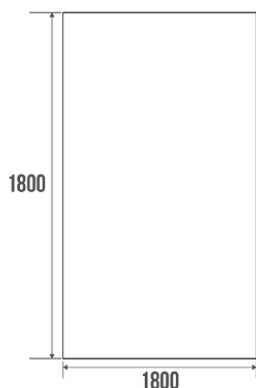

Product data sheet

Information

| | |
|-------------|--|
| Designation | Shower curtains, 1800 x 1800 mm, White Water-repellent Polyester |
| Reference | 806180 |

Description

Curtain rail length 1800 mm, width 1800 mm.
White brass eyelets.
White water-repellent polyester fabric, weighted bottom hem.
Supplied with 12 white plastic curtain rings.

Perfectly suited for use in Institutions.

Technical characteristics

| | |
|-----------------|---|
| Finish | Water-repellent |
| Color | White |
| Dimensions | 1800 x 1800 mm |
| Material | Polyester |
| Gross weight | 0.320 kg |
| Packaging | Plastic protection bag |
| Made in France | yes |
| Maintenance | yes |
| Guarantee | 1 year |
| Gencod | 3563398061802 |
| Custom code | 3922900000 |
| Technical sheet | No technical sheet available |
| Spare parts | Ref. 804022: White reinforced plastic rings. Pack of 12 pieces. |