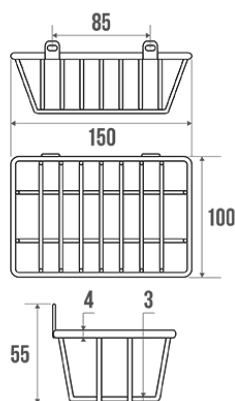

Product data sheet

Information

Designation	Soap basket, 150 x 100 x 40 mm, White Epoxy-coated Steel
Reference	841144

Description

Wall-mounted.
White epoxy-coated steel wire.

Perfectly suited for use in Institutions.

Technical characteristics

Finish	Epoxy-coated
Color	White
Material	Steel
Gross weight	0.100 kg
Packaging	Plastic protection bag
Made in France	yes
Maintenance	yes
Guarantee	1 year
Gencod	3563398411447
Custom code	7324900010
Technical sheet	No technical sheet available