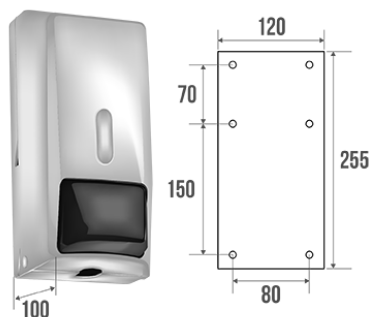

Description

With level indicator.
Compatible with alcohol gel hand sanitizer.
With key lock.

Supplied with 1 key, wall fixings and mounting diagram.
6 fixing holes.
CAUTION: Incompatible with microbead hand soap or solutions.
The use of liquid soap ref.870510 is recommended.
Perfectly suited for use in Institutions.

Technical characteristics

Finish	Bright polished
Capacity (litres)	750 ml
Material	Stainless steel
Gross weight	0.690 kg
Packaging	Monochrome cardboard
Maintenance	yes
Guarantee	1 year
Gencod	3563398781595
Custom code	7324900010
Technical sheet	No technical sheet available