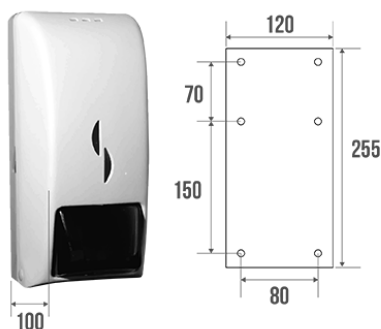

Product data sheet

Information

Designation	750 ml Liquid soap dispenser, 255 x 120 x 100 mm, White ABS
Reference	878160

Product advantages

- + **Keylock.**
- + **Soap level view.**

Description

With level indicator.
Compatible with alcohol gel hand sanitizer.
Poly TC plastic = shockproof composite materials.
With key lock.

Supplied with 1 key, wall fixings and mounting diagram.
6 fixing holes.
CAUTION: Incompatible with microbead hand soap or solutions.
The use of liquid soap ref.870510 is recommended.
Perfectly suited for use in Institutions.

Technical characteristics

Color	White
Dimensions	255 x 120 x 100 mm
Capacity (litres)	700 ml
Material	ABS
Gross weight	0.690 kg
Packaging	Cardboard box + label
Maintenance	yes
Guarantee	1 year
Gencod	3563398781601
Custom code	3922900000
Technical sheet	No technical sheet available