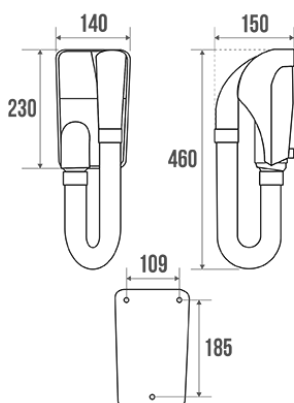

Description

Rated voltage: 230 V - 50-60 Hz
80 m³/h output.
classification IP44 and class II
Rated power: 1000 W
Sound level: 73 dBA
Automatic start.
Perfectly suitable for use in the hospitality industry.

Hosepipe length : 450 mm, extends up to 1.35 m.
Outside diameter 40 mm.
Inside diameter 33 mm.

Technical characteristics

Color	White
Dimensions	460 x 140 x 150 mm
Material	ABS
Gross weight	1.310 kg
Packaging	Monochrome box
Made in France	yes
Maintenance	yes
Guarantee	2 years
Gencod	3563398781915
Custom code	3922900000
Technical sheet	No technical sheet available

Fixing and maintenance advices