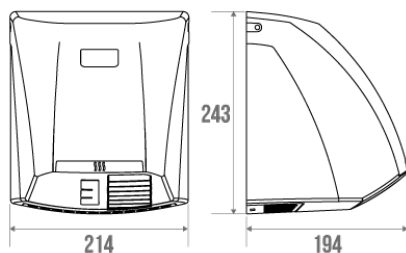

Product data sheet

Information

Designation	2100 W automatic Hand dryer, White ABS
Reference	878219

Product advantages

- + Excellent value for money.

Description

Rated voltage: 230 V - 50-60 Hz
190 m³/h output
Classification: IP23 - Electrical insulation: class II
Sound level: 69 dBA
Rated power: 2100 W
Résistance: 1900 W protected against overheating and power surges.
Automatic start.
Universal motor.

IK10

Perfectly suitable for the hospitality industry and institutions.
UL94 V0 fire class degree: self-extinguishing flame-retardant materials.

Technical characteristics

Color	White
Material	ABS
Gross weight	1.990 kg
Packaging	Monochrome box
Made in France	yes
Maintenance	yes
Guarantee	3 years
Gencod	3563398782196
Custom code	3922900000
Technical sheet	A87821901