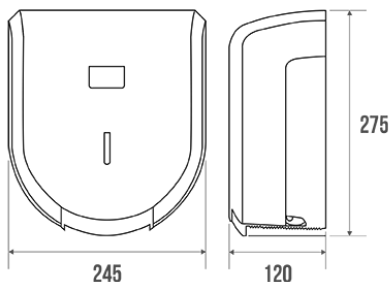

### Information

Designation	Mini jumbo toilet roll dispenser, 275 x 245 x 120 mm, White & Grey ABS
Reference	878533

### Description

White hood - Grey chassis.  
Chuck: Ø 45 mm.  
With key lock.  
Fill level indicator.

Supplied with screws and wall plugs, 1 plastic key and with an adaptor for 70 mm inside diameter roll.  
To use with the toilet paper ref. 870190 (white cotton).  
Perfectly suited for use in Institutions.

### Technical characteristics

Dimensions	275 x 245 x 120 mm
Capacity	1 roll Ø 190 mm
Material	ABS
Gross weight	0.800 kg
Packaging	Cardboard box + label
Made in France	yes
Maintenance	yes
Guarantee	1 year
Gencod	3563398785333
Custom code	3922900000
Technical sheet	No technical sheet available
Spare parts	Ref. 870190: White cotton paper toilet (12 rolls of 200 m per bag).