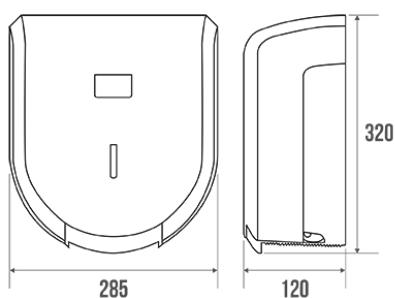

### Information

Designation	Jumbo toilet roll dispenser, 320 x 285 x 120 mm, White & Grey ABS
Reference	878536

### Technical characteristics

Dimensions	320 x 285 x 120 mm
Material	ABS
Gross weight	1.000 kg
Packaging	Cardboard box + label
Made in France	yes
Maintenance	yes
Guarantee	1 year
Gencod	3563398785364
Custom code	3922900000
Technical sheet	No technical sheet available
Spare parts	Ref. 870513: White crepe paper toilet (6 rolls of 500 m per bag). Ref. 870180: White cotton paper toilet (6 rolls of 400 m per bag).