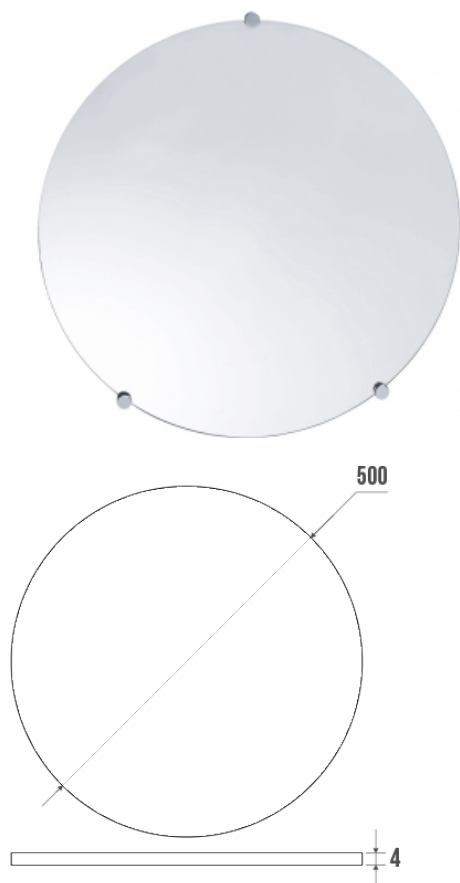

Product data sheet

Information

Designation	Round mirror, , Smoothed edges Glass, Ø 500 mm
Reference	005575

Description

Mirror fixings not included.
Wall fixings not included.
Perfectly suited for use in Institutions.

Technical characteristics

Finish	Smoothed edges
Dimensions	500 mm
Diameter Ø	500 mm
Material	SECURIT glass
Gross weight	1.890 kg
Packaging	In bulk
Made in France	yes
Maintenance	yes
Guarantee	5 years
Gencod	3563390055755
Custom code	7009910090
Technical sheet	No technical sheet available