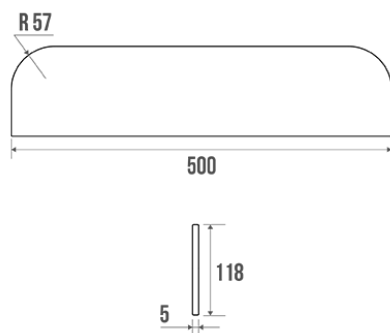

Product data sheet

Information

Designation	Glass shelf, 500 x 118 mm, SECURIT glass
Reference	005585

Description

With 2 rounded corners.
Thickness: 5 mm.

Wall fixings not included.
Perfectly suited for use in Institutions.

Technical characteristics

Finish	Sécurit
Dimensions	500 x 118 mm
Material	SECURIT glass
Gross weight	0.700 kg
Packaging	In bulk
Made in France	yes
Maintenance	yes
Guarantee	5 years
Gencod	3563390055854
Custom code	7013100000
Technical sheet	No technical sheet available