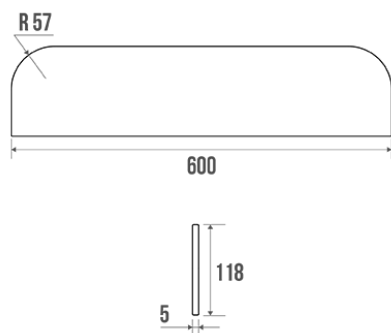

Product data sheet

Information

Designation	Glass shelf, 600 x 118 mm, SECURIT glass
Reference	005586

Description

With 2 rounded corners.
Thickness: 5 mm.

Wall fixings not included.
Perfectly suited for use in Institutions.

Technical characteristics

Finish	Sécurit
Dimensions	600 x 118 mm
Material	SECURIT glass
Gross weight	0.840 kg
Packaging	In bulk
Made in France	yes
Maintenance	yes
Guarantee	5 years
Gencod	3563390055861
Custom code	7013100000
Technical sheet	No technical sheet available