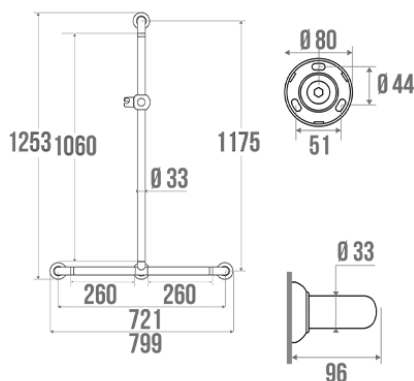

Technische fiche

Informaties

| | |
|-------------|------------------------------|
| Aanstelling | Polyalu T-vormige steungreep |
| Referentie | 046630 |

De pluspunten

- + Help to get up and stand.
- + With slider bracket shower handset.
- + Possible to fit it "to the right" or "to the left".
- + Concealed fixings.

Beschrijving

Composite material: White synthetic resin + aluminium profile. Tube $\varnothing 33$ mm.
With shower rail slider bracket.
White flange border and central body.
Concealed fixings.
Screws included
Delivered unassembled.

Technische kenmerken

| | |
|----------------------------|--------------------|
| Kleur | Wit |
| Afmetingen | 1253 x 799 x 96 mm |
| Diameter \varnothing | 33 mm |
| Materiaal | Polyamide (Nylon) |
| Brutogewicht | 2.800 kg |
| Verpakking | Neutrale doos |
| Aanvaardbare last | 150 kg |
| Getest in laboratorium aan | 225 kg |
| Fransen productie | ja |

| | |
|----------------|---|
| Onderhoud | ja |
| Waarborg | 10 jaar |
| Nettogewicht | 2.150 kg |
| Gencod | 3563390466308 |
| Douanecode | 7615200000 |
| Infoblad | S00001190_IND_08 |
| Wissel stukken | Ref. 046100, Polyalu cover plate.##Ref. 046101, Bag of 3 stainless steel screws.##Ref. 046288, Flange, cover plate and fixings. |