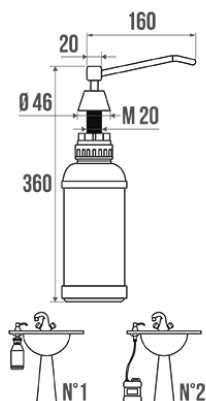

## Technische kenmerken

Afwerking	Verchroomd
Vermogen	1 L
Materiaal	Messing
Brutogewicht	0.320 kg
Verpakking	Neutrale doos
Onderhoud	ja
Waarborg	1 jaar
Gencod	3563398761306
Douanecode	7418200090
Infoblad	<a href="#">S87612501_IND_02</a>
Wissel stukken	Ref. 870510: 5 L plastic can of liquid antibacterial soap: 100 % vegetal oil of coconut (Coprah), according to AFNOR certification: EN1040. Yellow-coloured. Honeysuckle fragrance. Net weight: 5,140 kg.